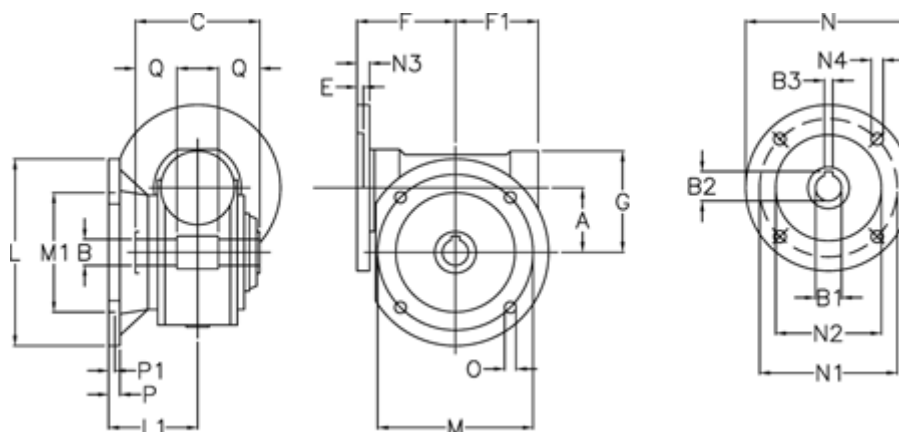

Data Sheet

Article number: 3902185020550

Description: Worm gear
VF 185-FC1-20-132B5, without lubrication

Measures

A	= 185.4	F1	= 205	N2	= 230
B	= 60 H7	G	= 267	N3	= 16
B1 E7	= 38	L	= 400	N4	= 13
B2	= 41.3	L1	= 155.5	O	= 22
B3 H9	= 10	M	= 350	P	= 22
C	= 190	M1	= 280	P1	= 13
E	= 4	N	= 300	Q	= 65
F	= 217	N1	= 265		